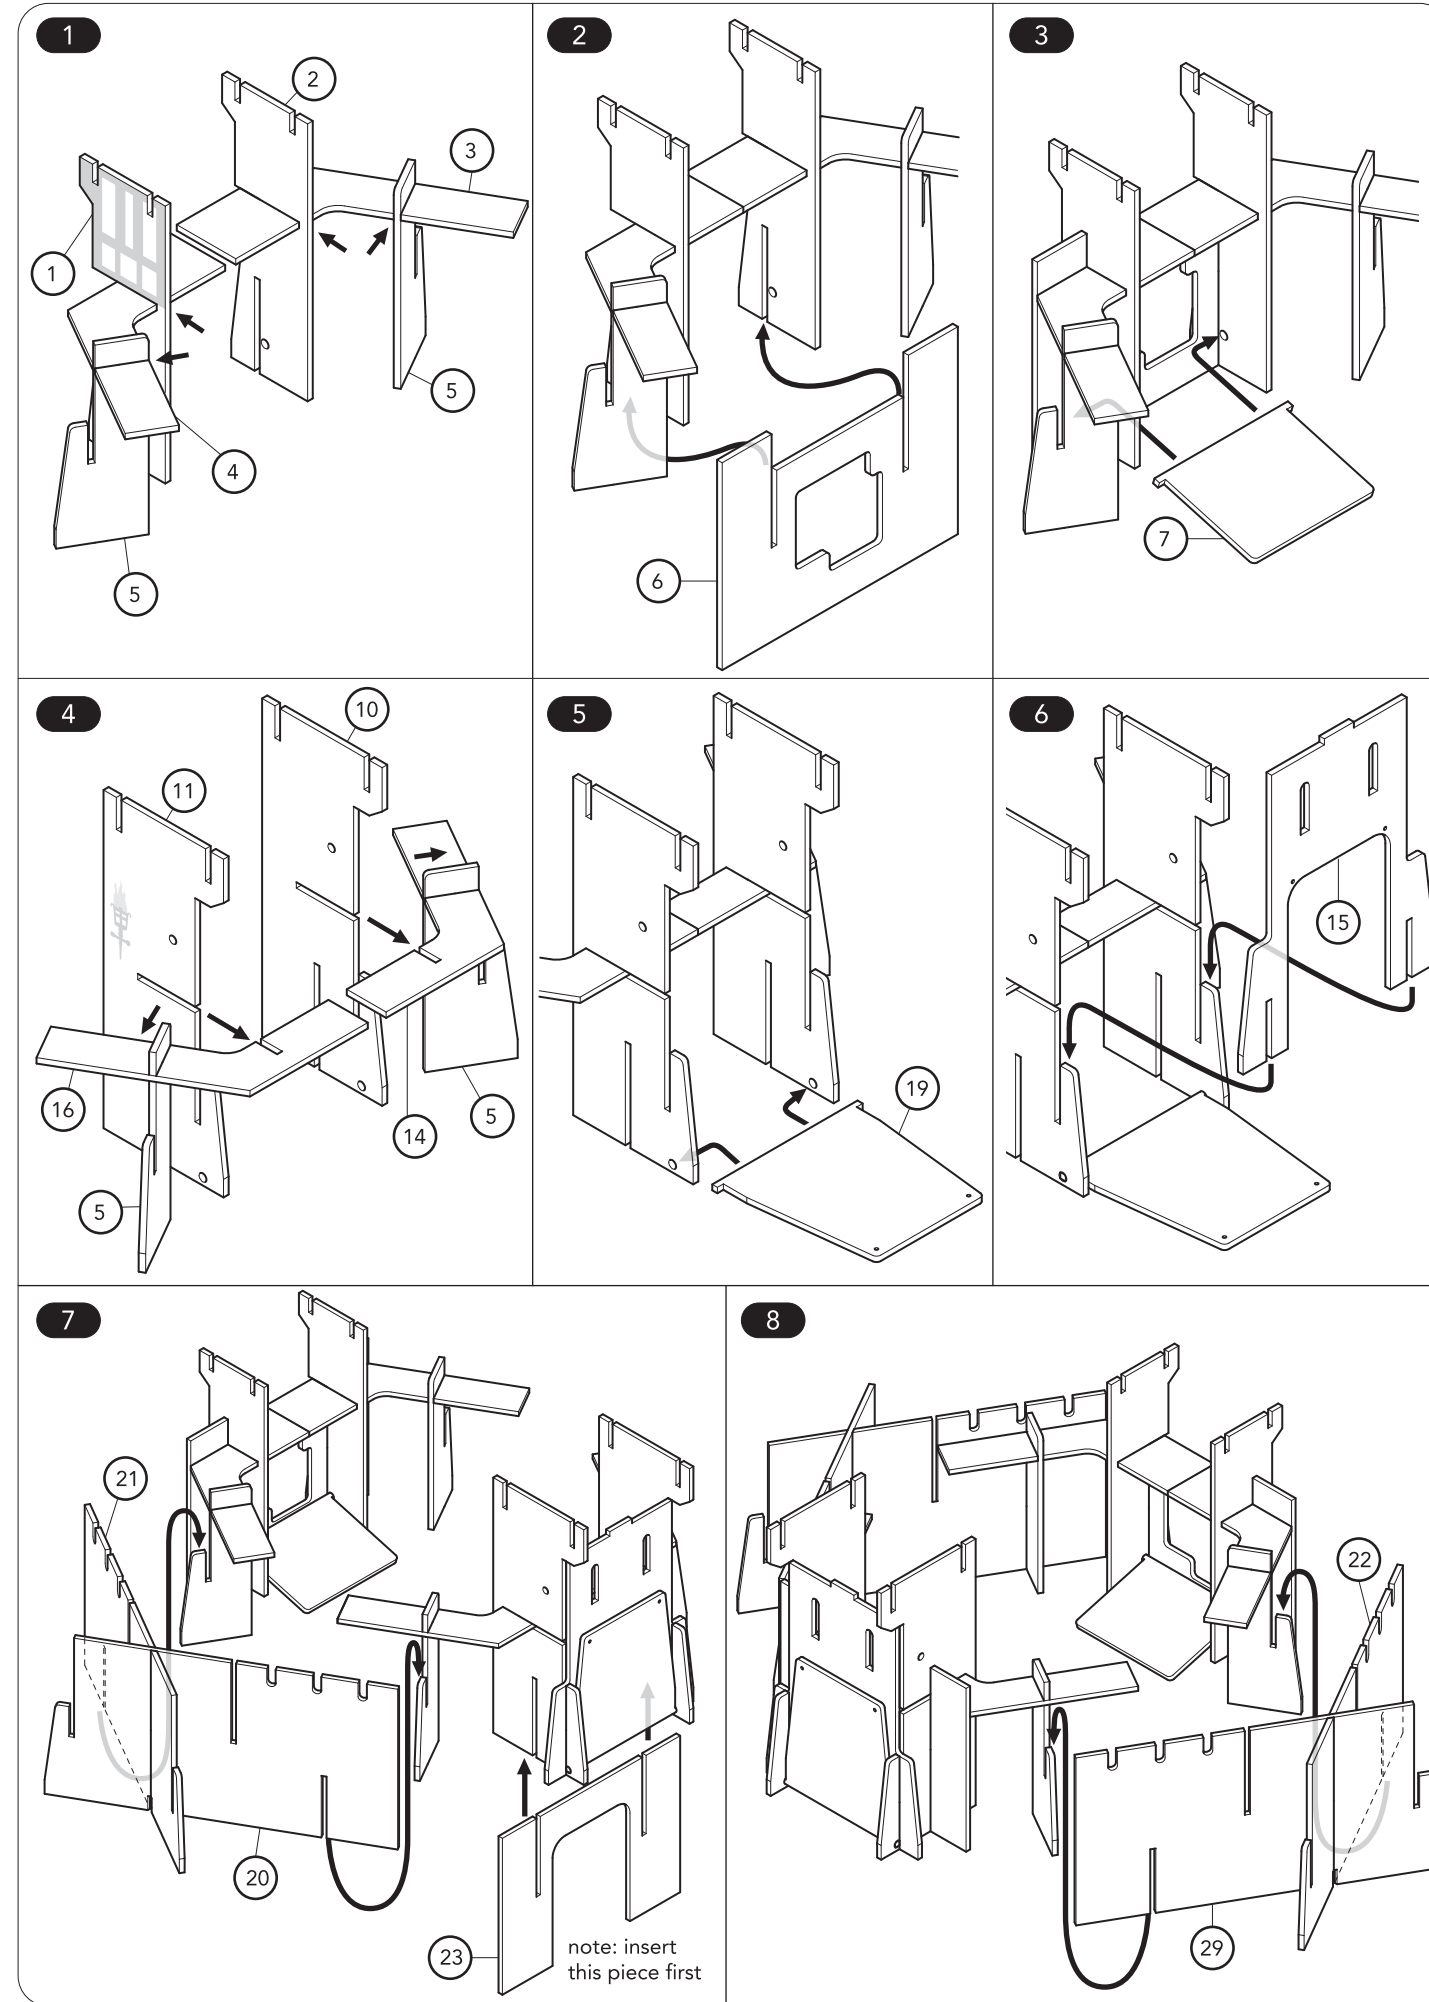

assembly

**castle of courage**  
instructions

119800 0309  
Early Learning Centre®  
Swindon SN3 4TJ England.  
Customer Service Department  
0871 231 3511

contents

AW09

assembly

assembly