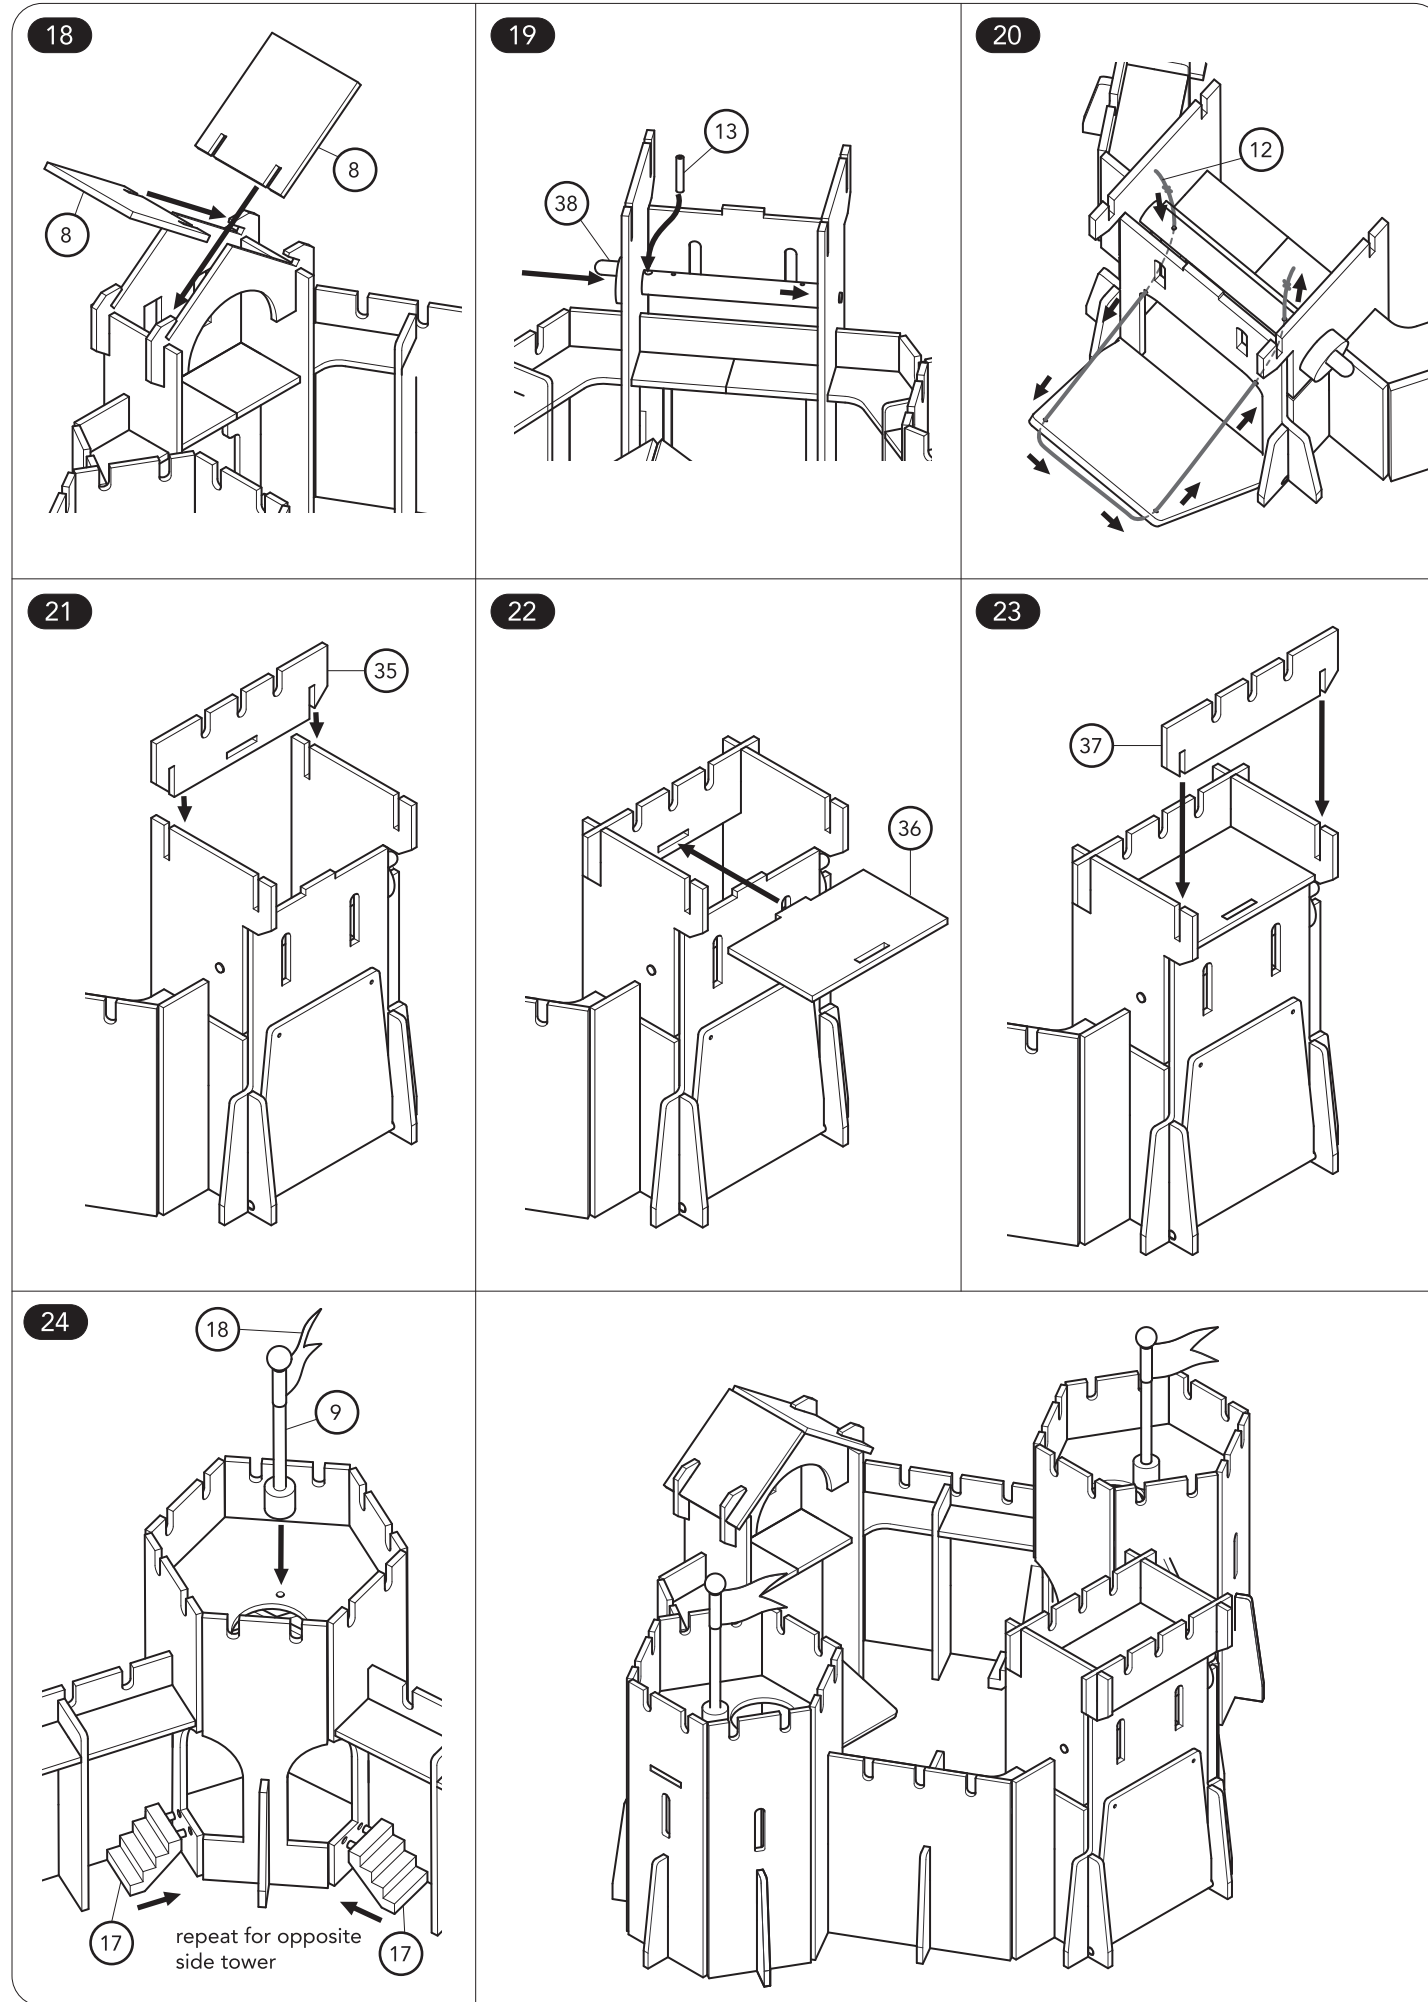

assembly

**castle of courage**  
instructions

119800 0309  
Early Learning Centre®  
Swindon SN3 4TJ England.  
Customer Service Department  
0871 231 3511

contents

AW09

assembly

assembly